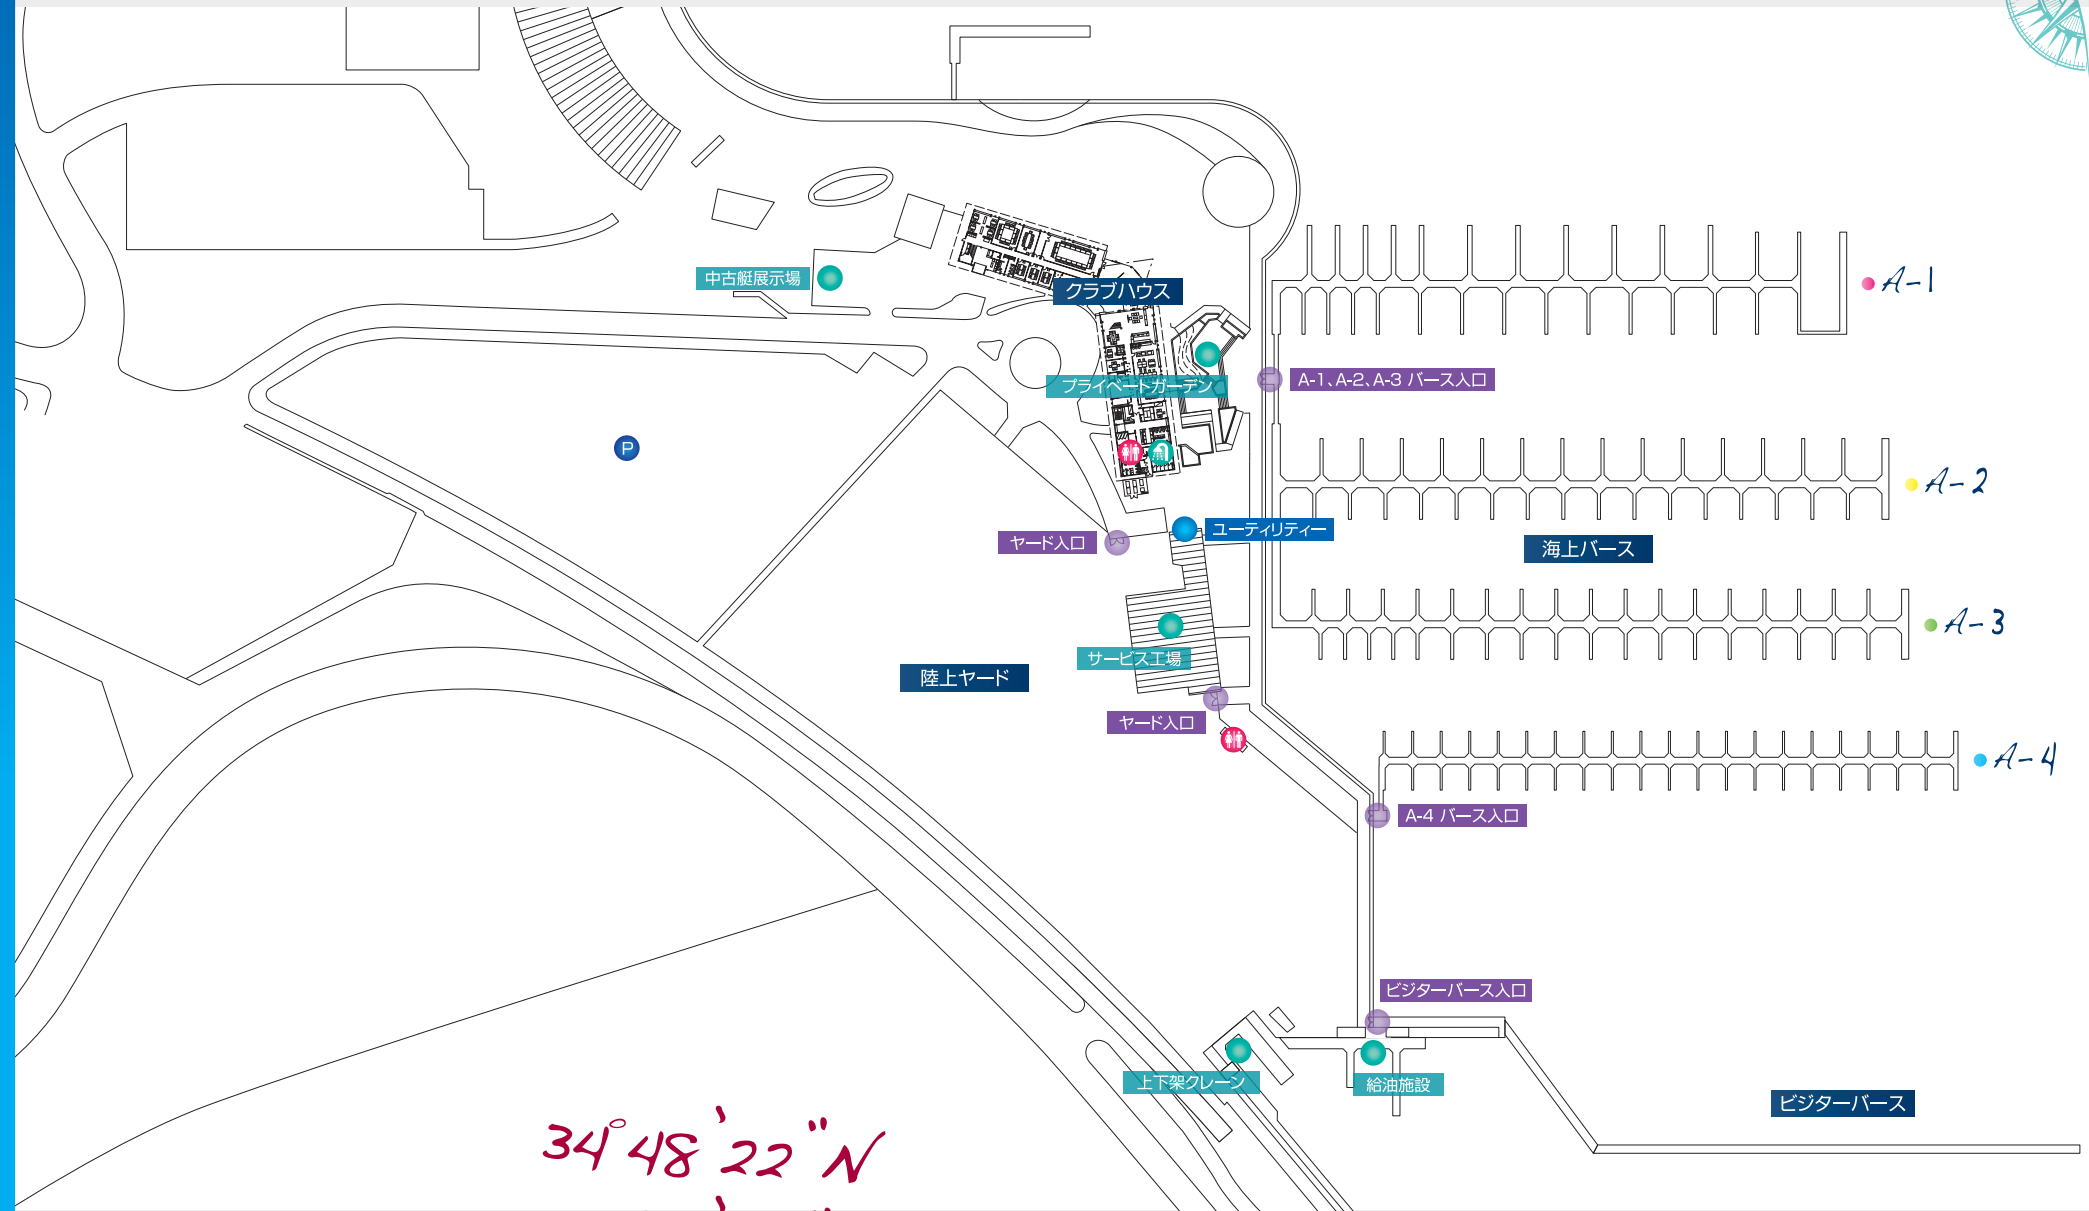

施設 MAP

34°48'22"N
137°16'86"E

CLUB HOUSE 1F

CLUB HOUSE 2F